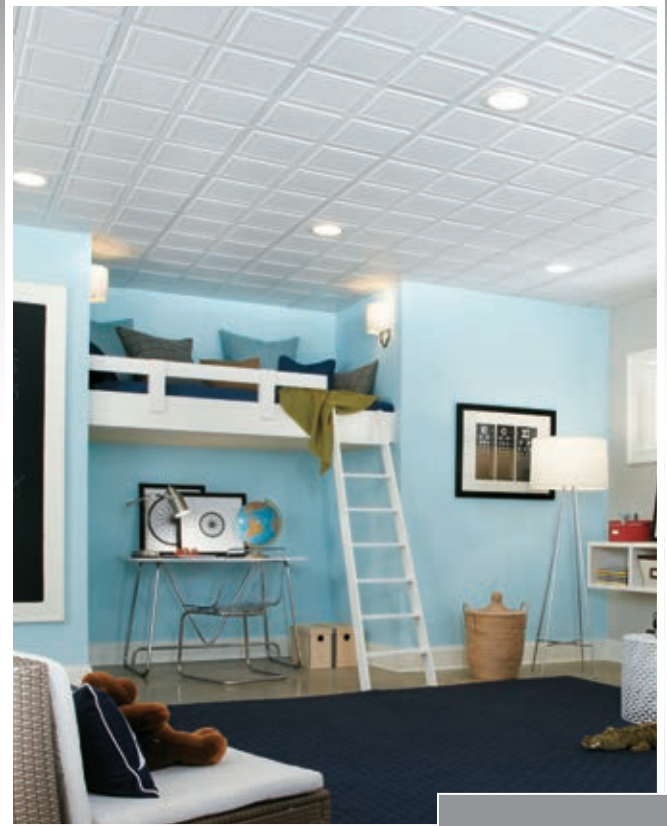

1282BXA EASY ELEGANCE™ SHALLOW COFFER WHITE

BASEMENT

271 SAHARA™

1205 SINGLE RAISED PANEL

1275 WOODHAVEN™ COASTAL WHITE

BASEMENT

480 COUNTRY CLASSIC™ PLANK

BEDROOM

1205 SINGLE RAISED PANEL

1273 WOODHAVEN™ WEATHERED

1139 WOODHAVEN™ WOVEN CHARCOAL GRAY (HEADBOARD)

BEDROOM

1138 WOODHAVEN™ WOVEN WHITE

BEFORE

1201 RAISED PANEL™

AFTER