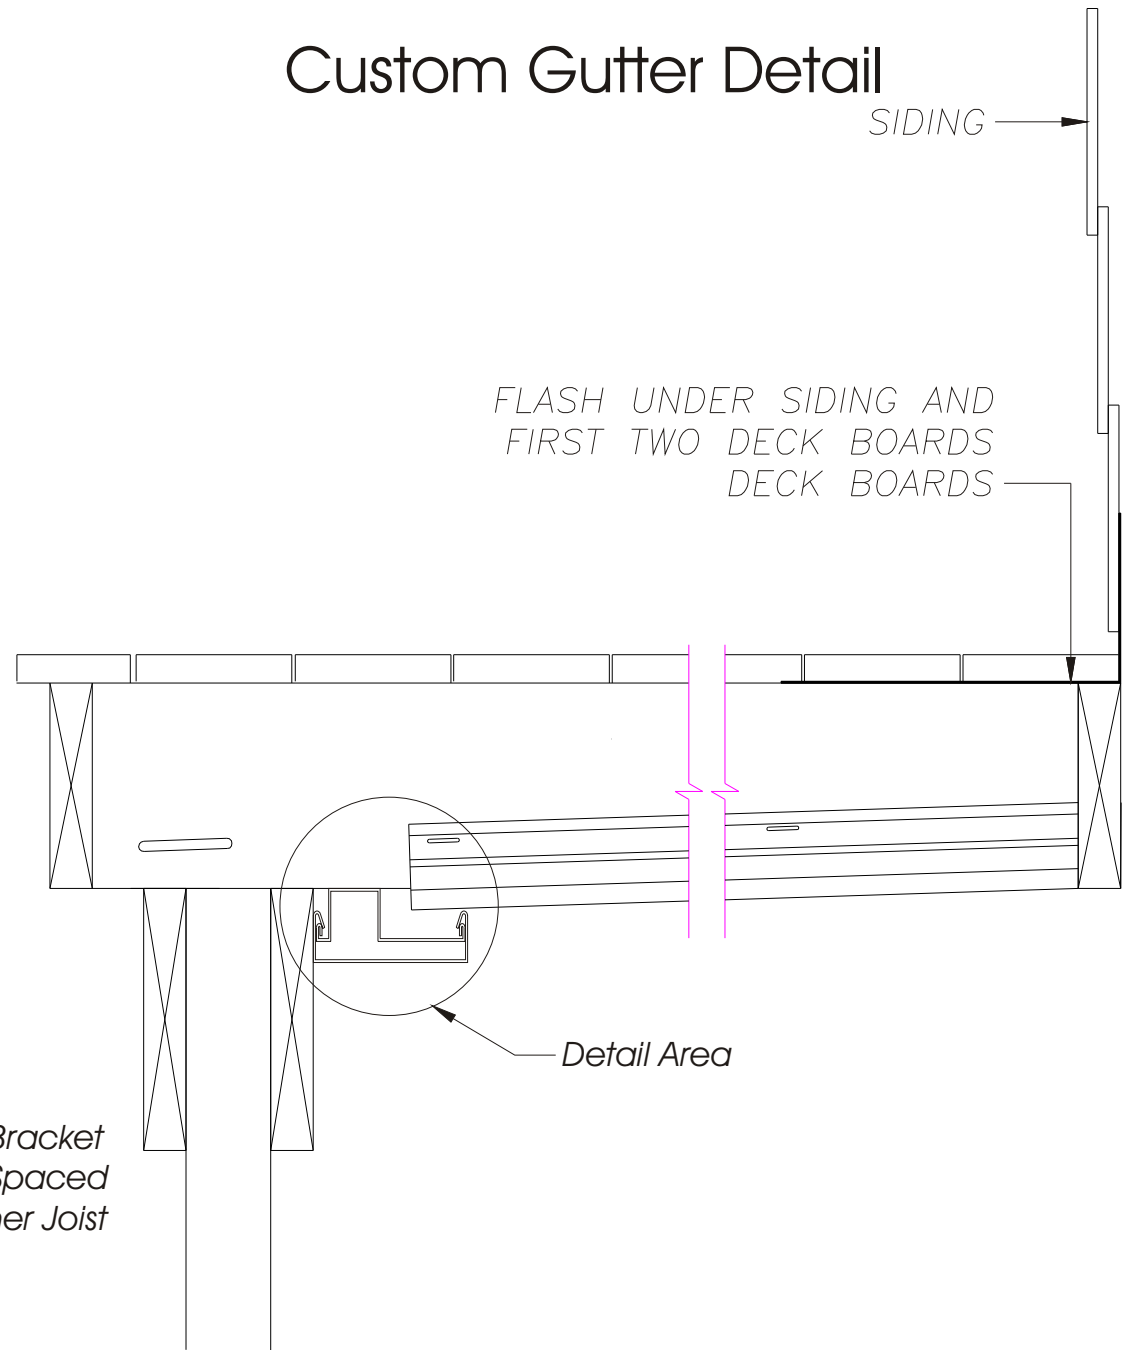

Custom Gutter Detail

Custom Bracket
2" Wide Spaced
Every Other Joist

Custom Gutter

SIDING

FLASH UNDER SIDING AND
FIRST TWO DECK BOARDS
DECK BOARDS

Detail Area