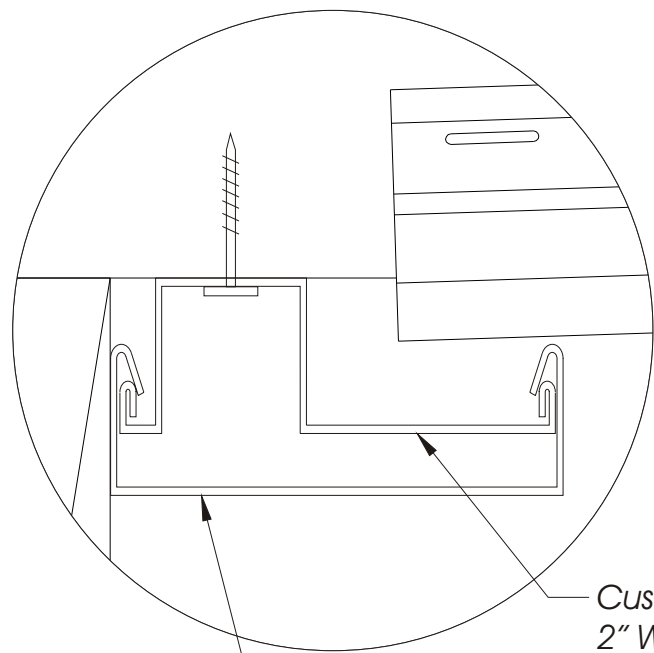

Custom Gutter Detail

Custom Bracket
2" Wide Spaced
Every Other Joist

Custom Gutter

SIDING

FLASH UNDER SIDING AND
FIRST TWO DECK BOARDS
DECK BOARDS

Detail Area