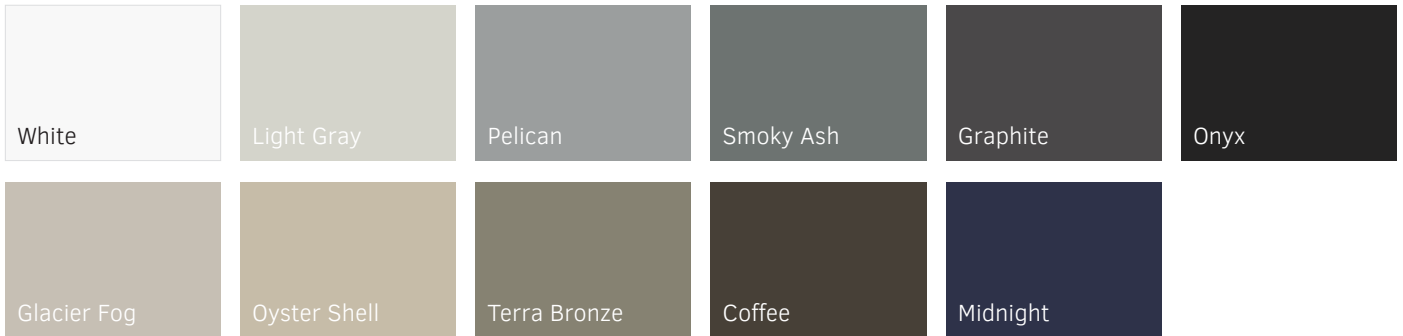

EXCLUSIVE COLOR COLLECTION

DURABLE SUBSTRATE

Wood's worst enemy is moisture. It leads to rotting and warping and requires frequent painting for protection. Engineered polymer siding is impervious to water and is always consistent - no knots, cupping, or irregularities.

Moisture-Resistant

Rot-Resistant

Insect-Resistant

Weather-Resistant

Durable, Less Maintenance