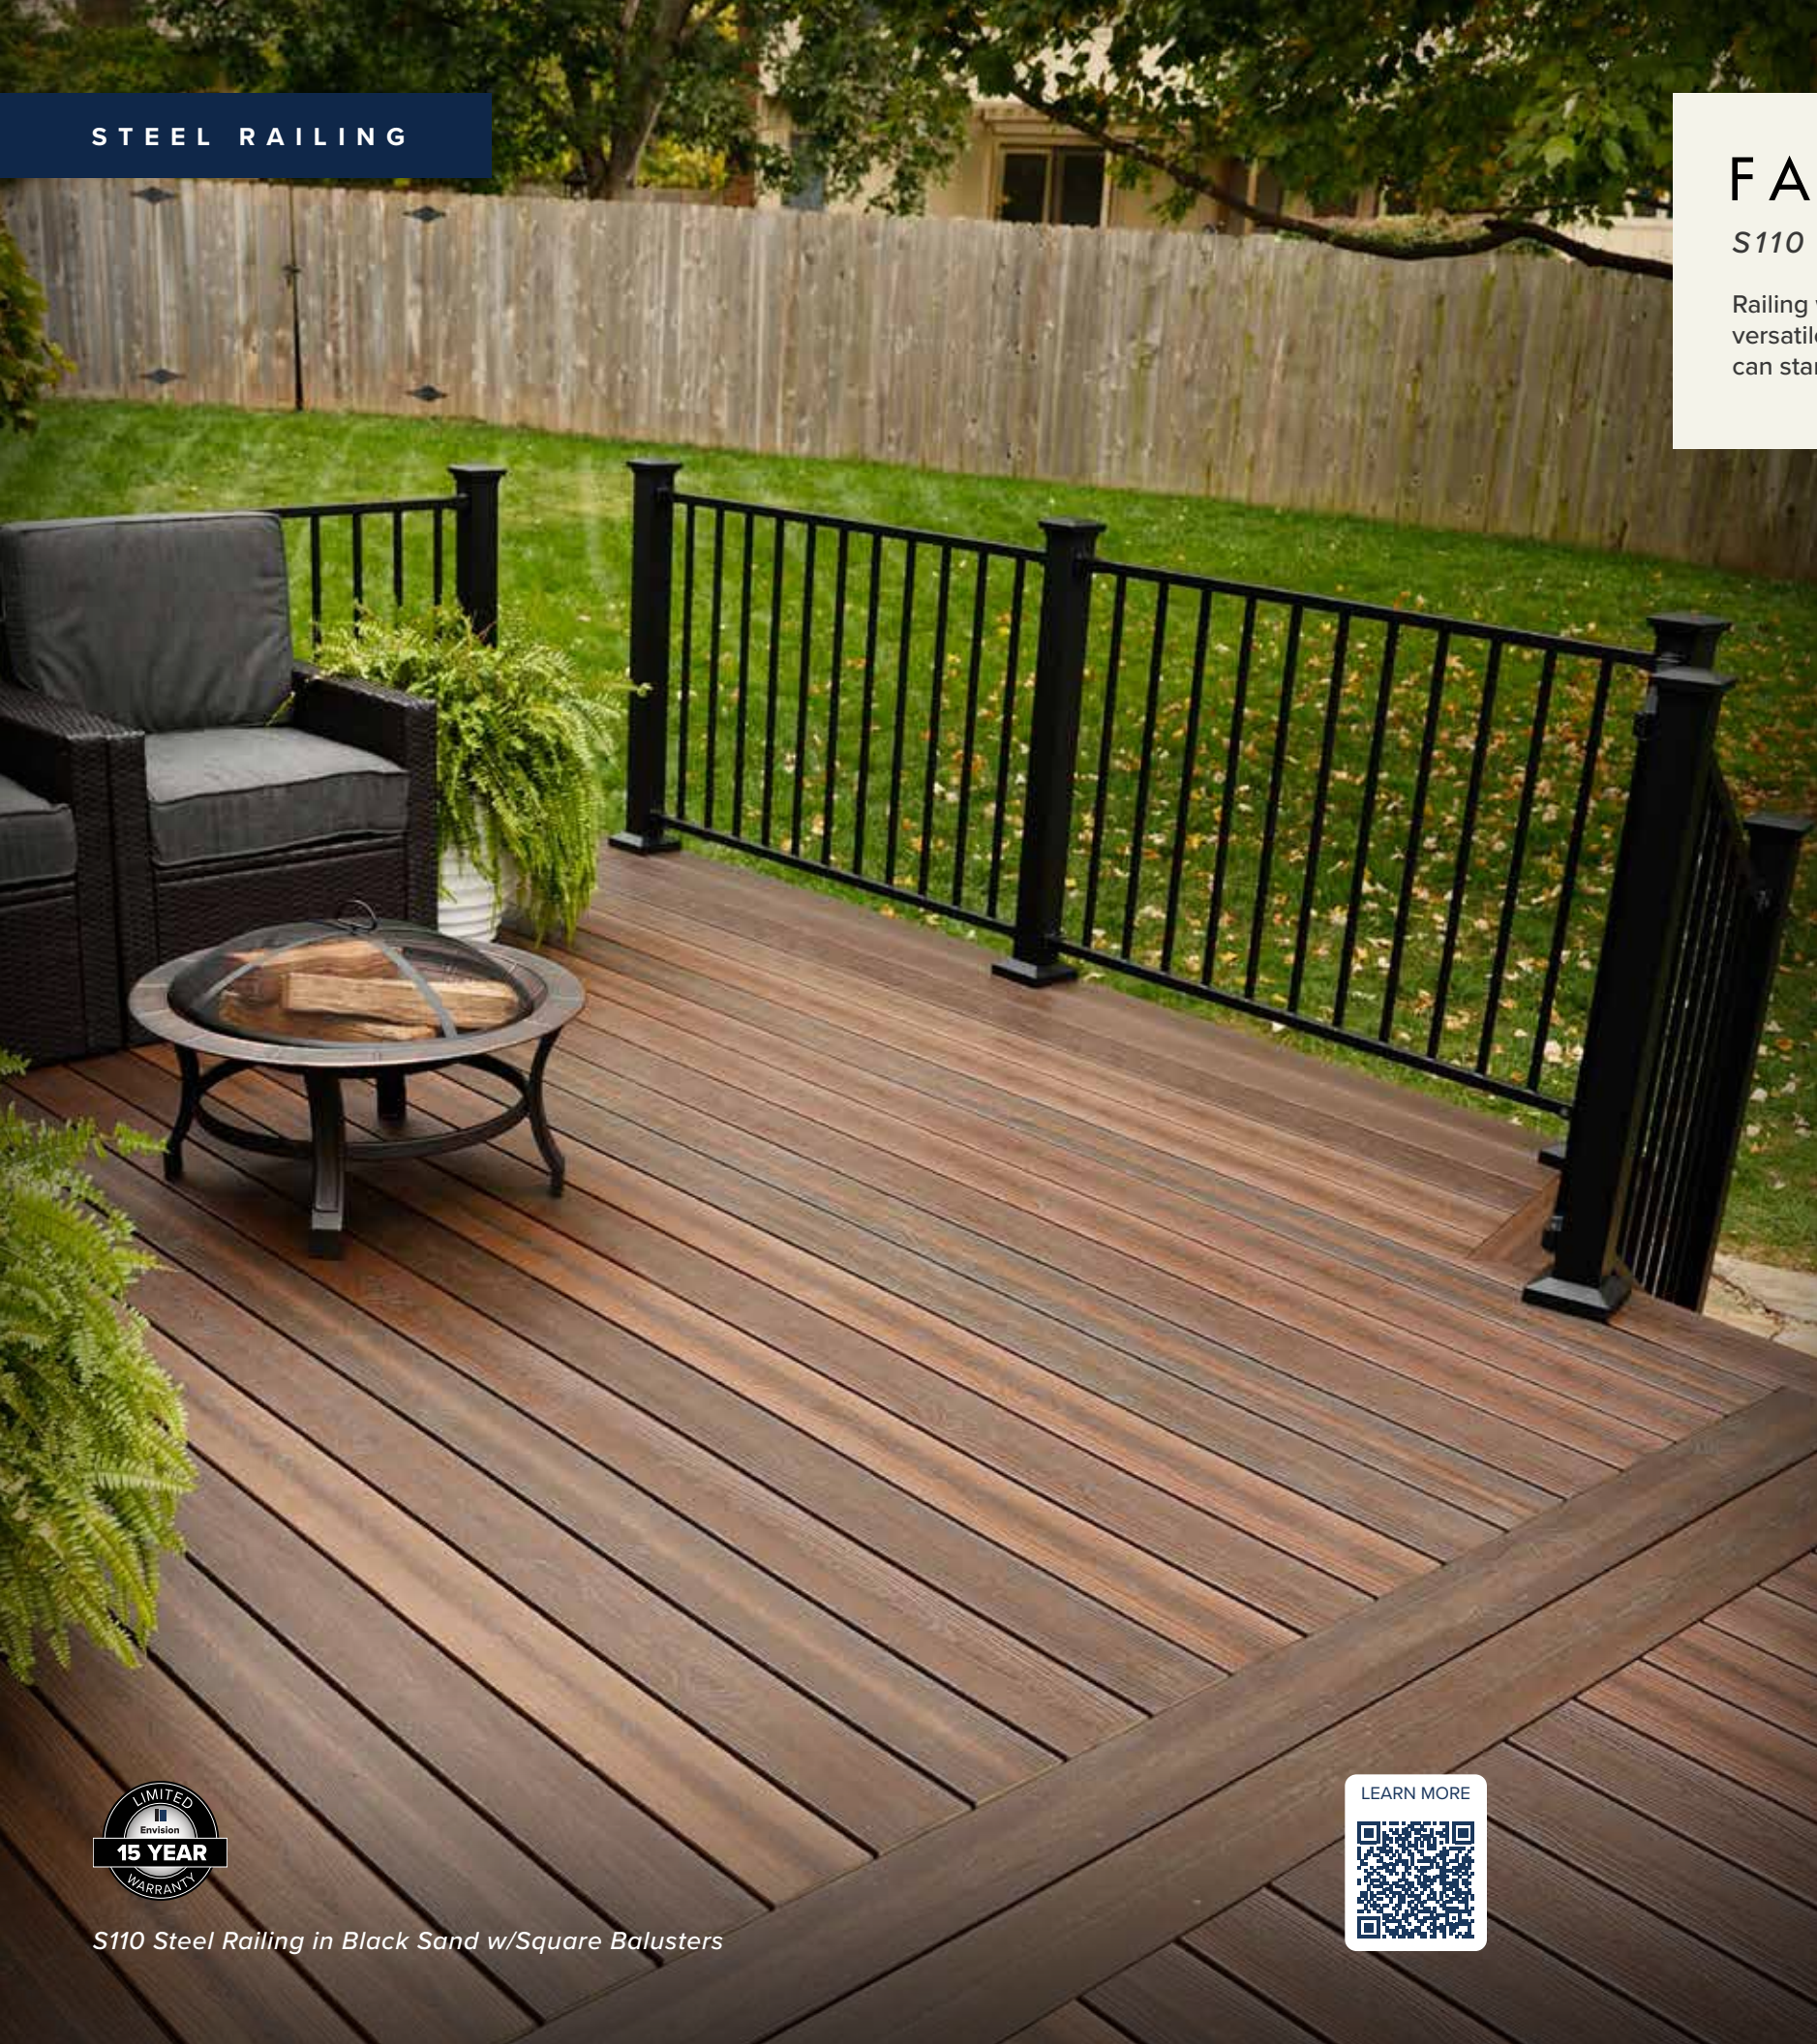

DRINK RAIL OPTION AVAILABLE

CHOOSE FROM 2 RAILING COLORS

- ANTIQUE BRONZE
- BLACK SAND

CHOOSE FROM 1 RAILING INFILL

SQUARE BALUSTER

PRE-WELDED PANEL
Use as an infill for wood and other railing materials.

S110 Steel Railing in Black Sand w/Square Balusters