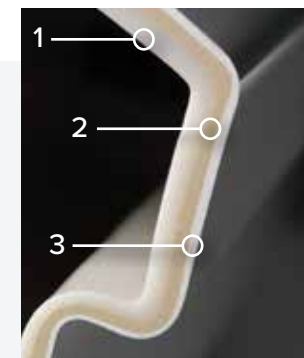

TRI-LAYER

Our patented tri-layer railing system, TAM-RAIL offers the versatility of vinyl with the durability of PVC. Strength and durability match with classic style that's a great fit for nearly any project application.

CHOOSE FROM 1 RAILING COLOR

WHITE

CHOOSE FROM A SINGLE RAILING INFILL

SQUARE
BALUSTER

DID YOU KNOW?

Crafted using a composite foam technology process, TAM-RAIL is made with much thicker, profile walls than traditional vinyl or PVC products.