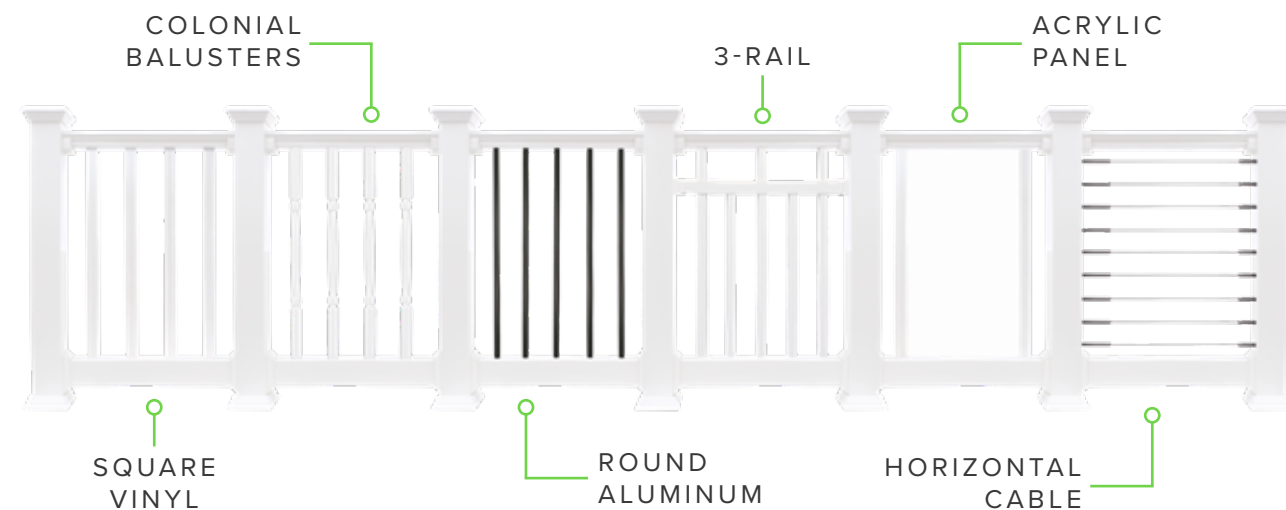

CHOOSE FROM 3 RAILING COLORS

CHOOSE FROM 6 ON-TREND RAILING INFILL SYSTEMS