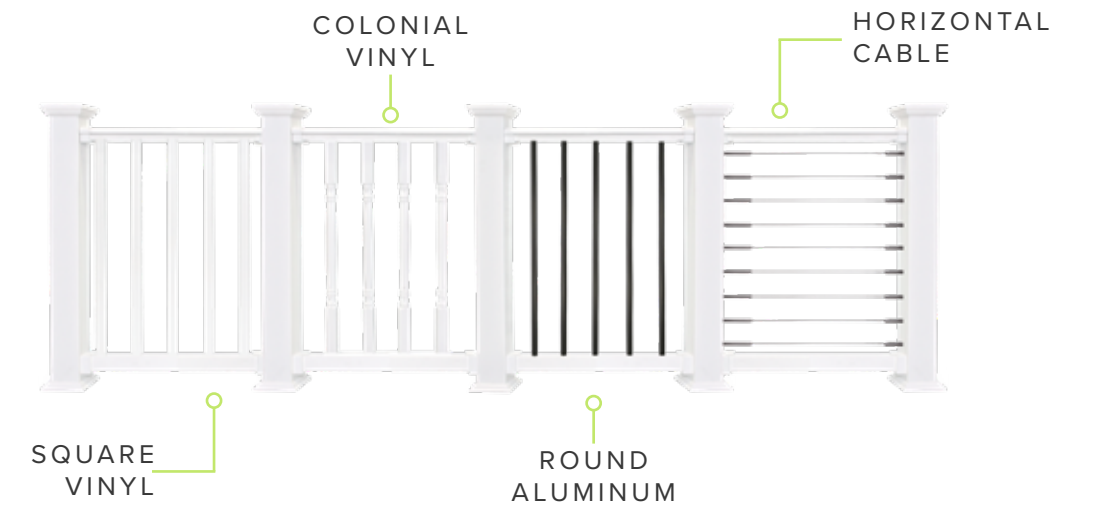

FAIRWAY RAILING

V110 VINYL RAILING

VINYL

The timeless design of our V110 vinyl railing is dependable for any application. Available in three colors and four infill choices for a strong, custom, and budget-friendly option.

CHOOSE FROM 3 RAILING COLORS

CHOOSE FROM 4 ON-TREND RAILING INFILL SYSTEMS

LEARN MORE

DID YOU KNOW

All our vinyl railing offers metal-to-metal bracket attachment for increased strength.