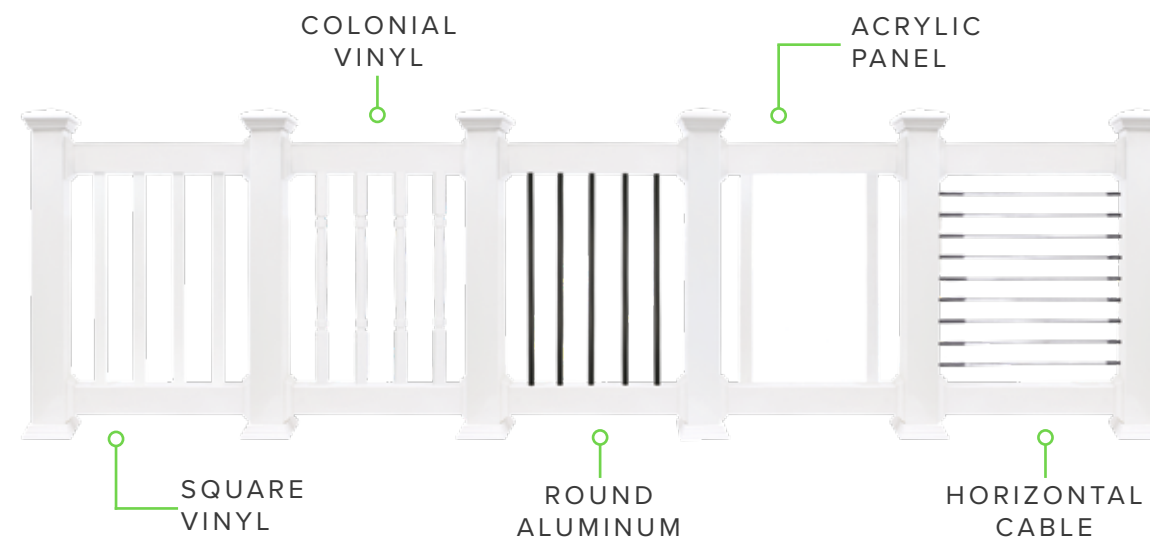

CHOOSE FROM 3 RAILING COLORS

CHOOSE FROM 4 ON-TREND RAILING INFILL SYSTEMS

V110 Vinyl Railing in White w/Square Vinyl Balusters

LEARN MORE

DID YOU KNOW

All our vinyl railing offers metal-to-metal bracket attachment for increased strength.

FAIRWAY RAILING

V210 VINYL RAILING

VINYL

For a modern style, our V210 vinyl railing features lasting strength and smooth lines. Choose from three classic colors and five infill options to complete your design.

DRINK RAIL OPTION AVAILABLE

CHOOSE FROM 3 RAILING COLORS

CHOOSE FROM 5 ON-TREND RAILING INFILL SYSTEMS

DID YOU KNOW

All our vinyl railing includes aluminum reinforced top and bottom rails for dependable strength.