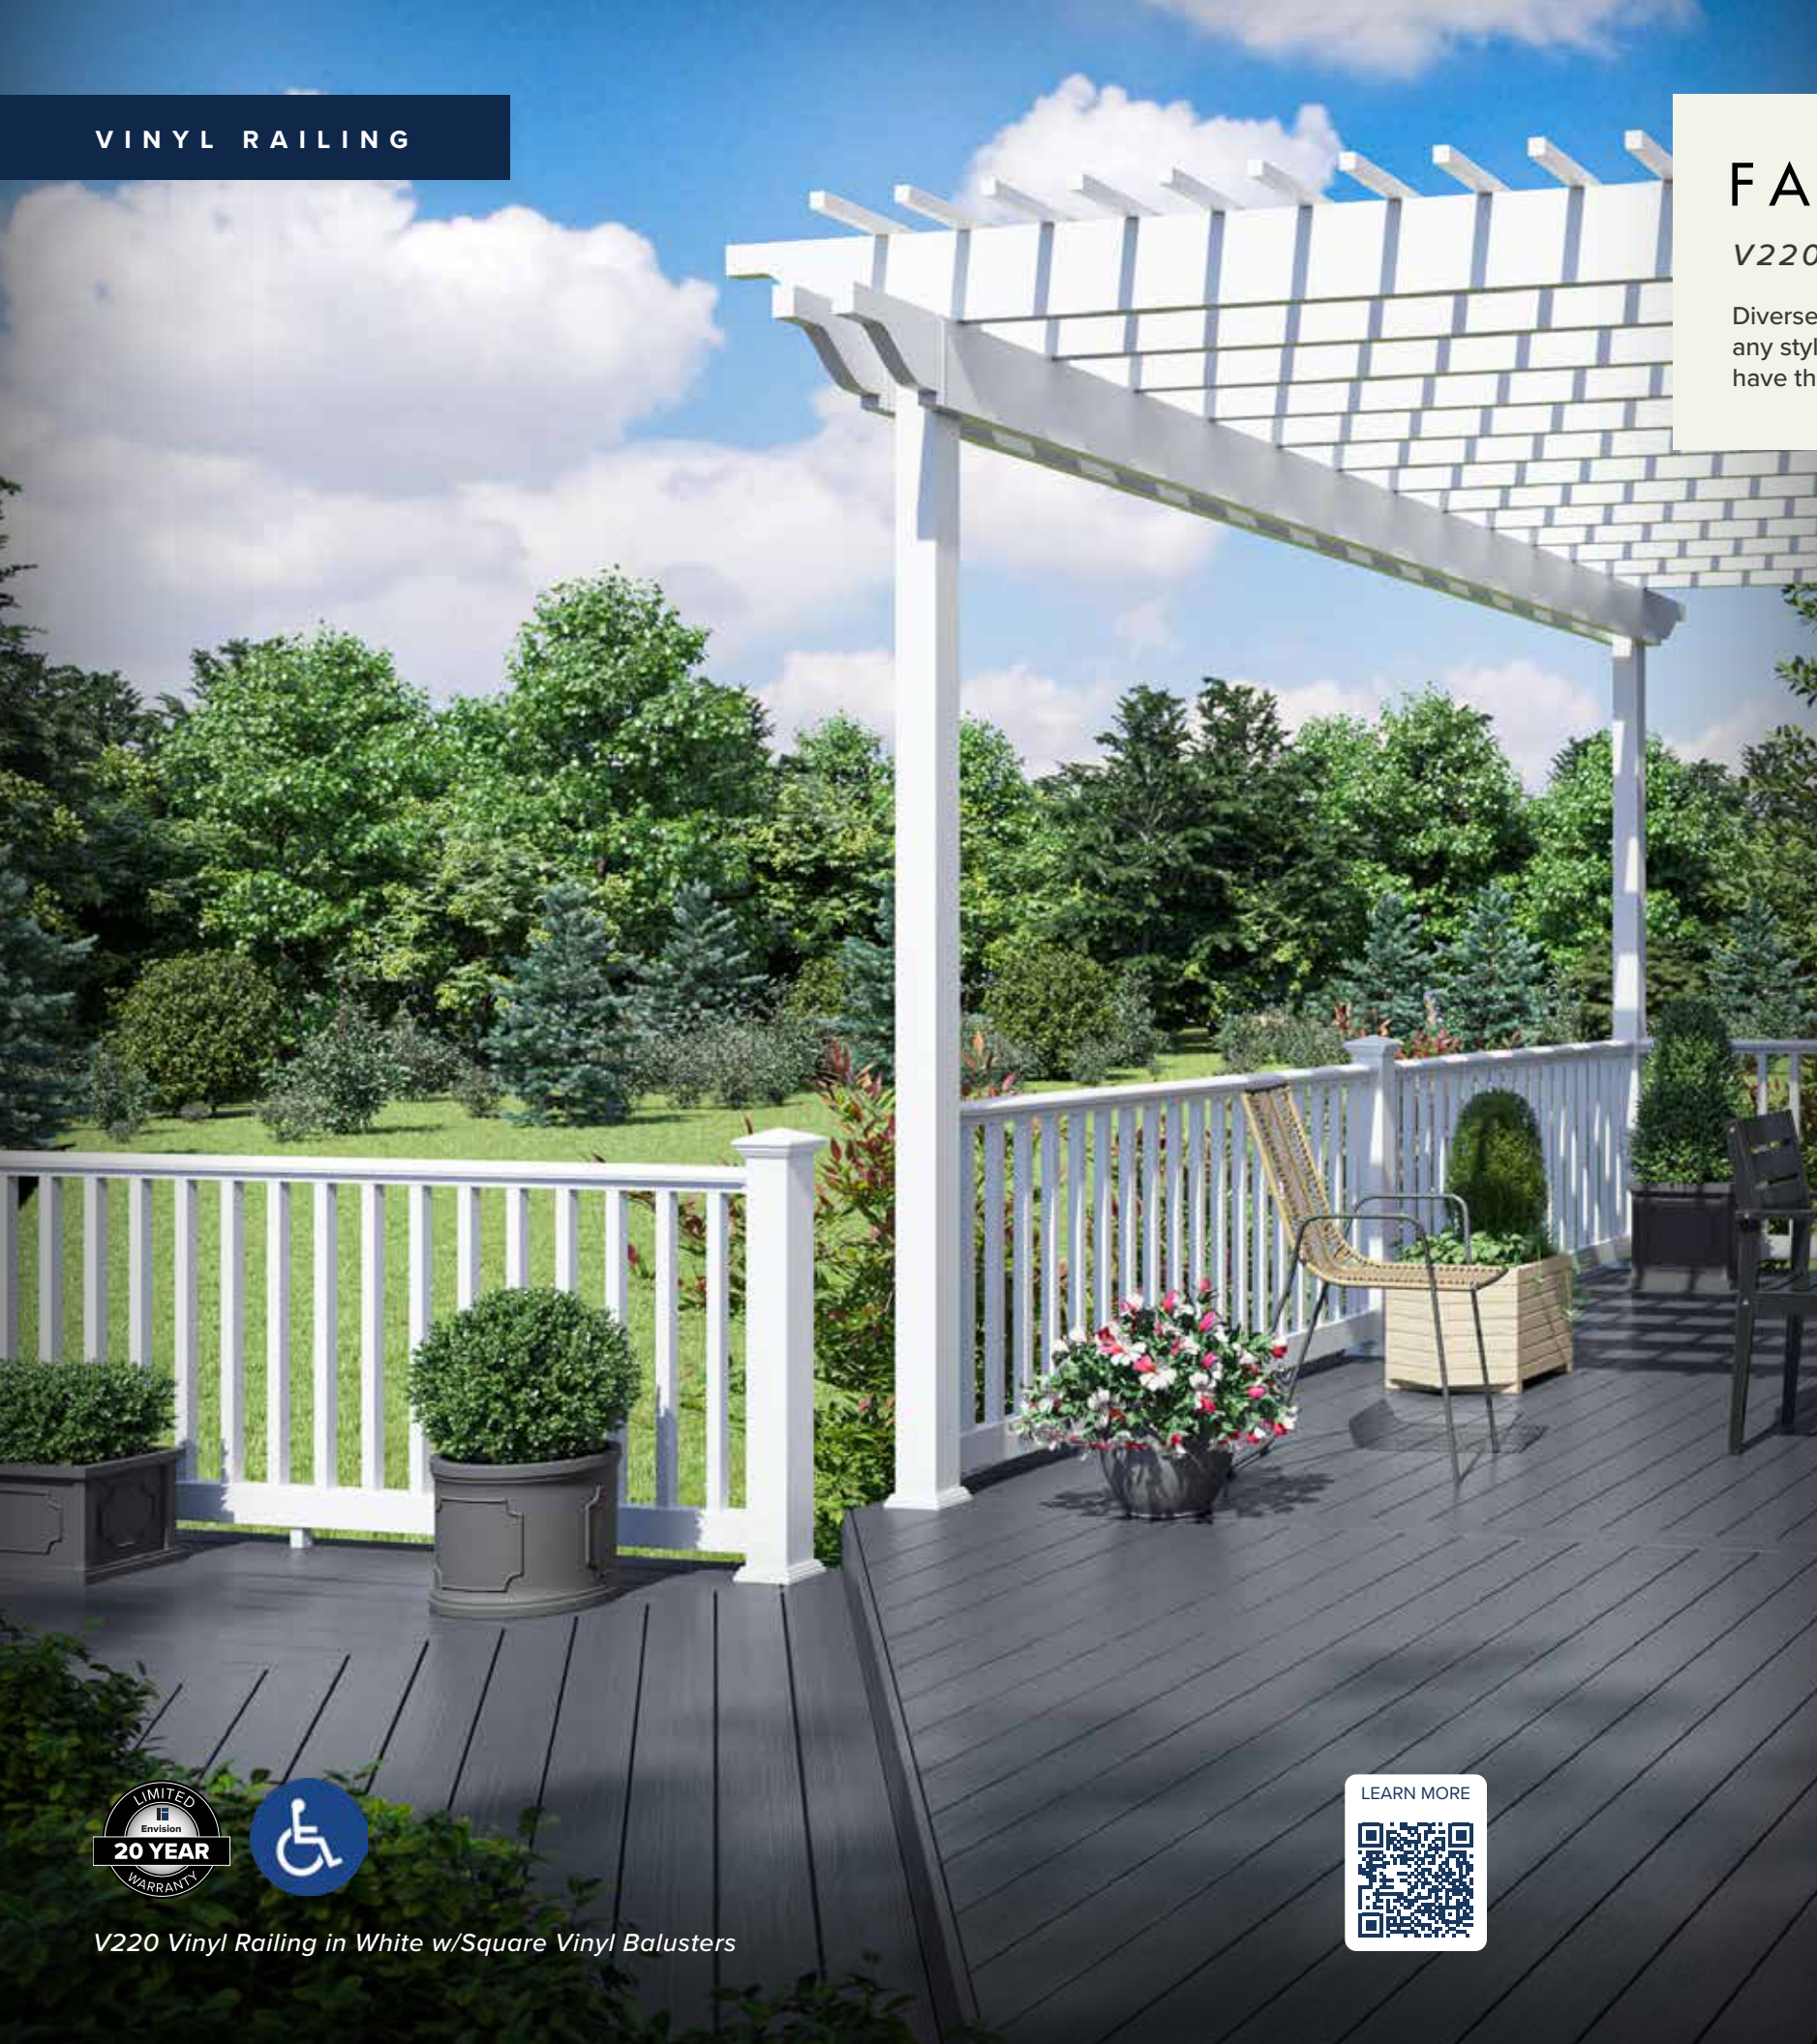

CHOOSE FROM 3 RAILING COLORS

CHOOSE FROM 6 ON-TREND RAILING INFILL SYSTEMS