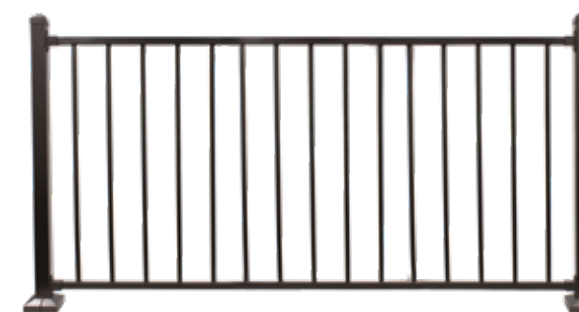

CHOOSE FROM 1 RAILING INFILL

SQUARE BALUSTER