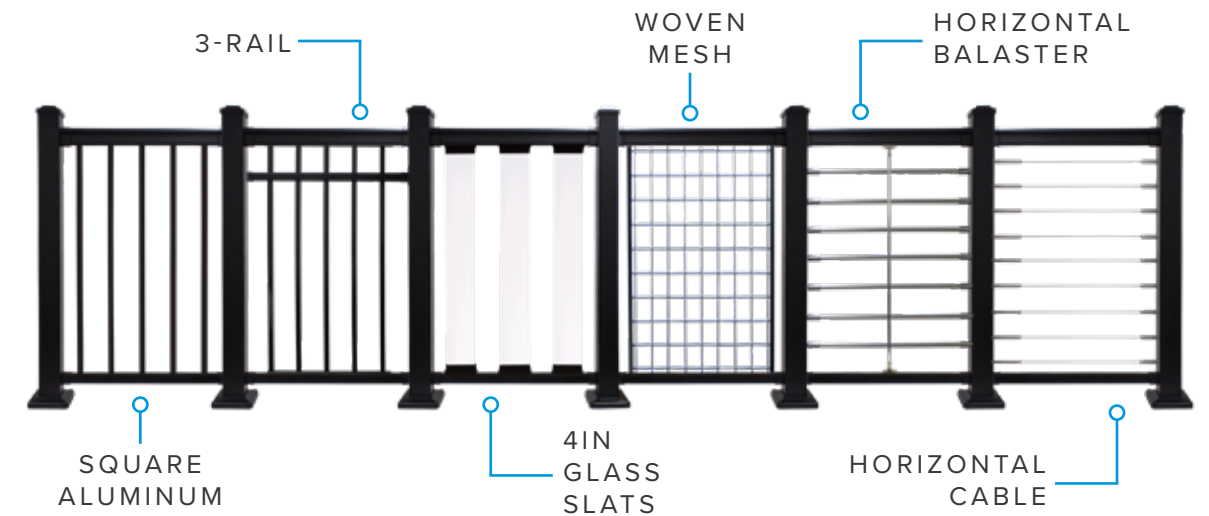

A210 ALUMINUM RAILING **ALUMINUM**

The elegant design of the A210 aluminum railing offers a two-piece top rail, which is ideal for in-rail LED lighting, and is available in two textured colors and one matte finish with six infill options.

DRINK RAIL OPTION AVAILABLE

CHOOSE FROM 3 RAILING COLORS

CHOOSE FROM 6 ON-TREND RAILING INFILL SYSTEMS

A210 Aluminum Railing in Textured Bronze w/Horizontal Baluster Infill

LEARN MORE

DID YOU KNOW?

Facilities constructed for the use of a public entity should be readily accessible and usable by individuals with disabilities.