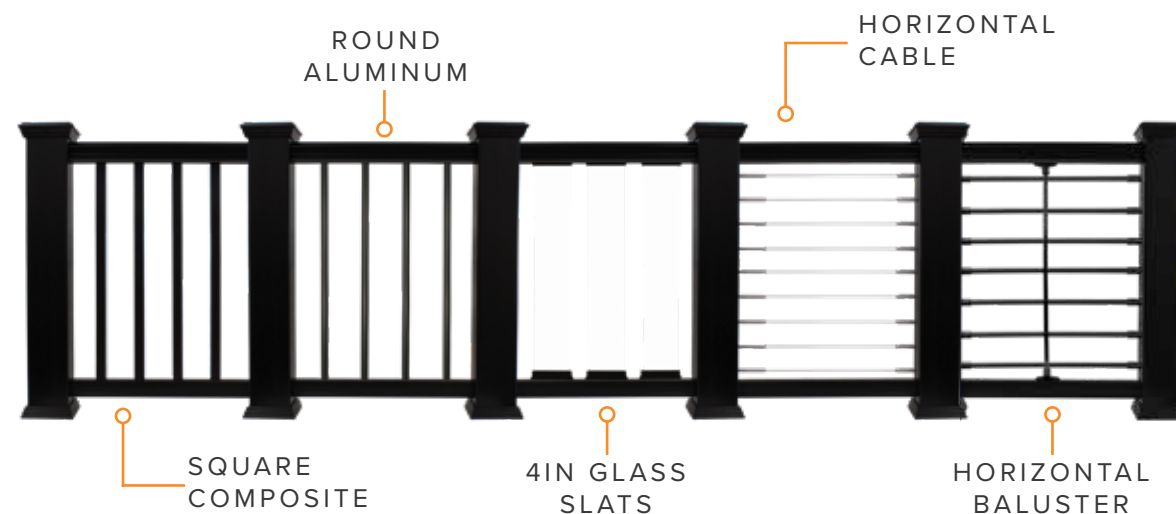

FAIRWAY RAILING

CP310 COMPOSITE RAILING **COMPOSITE**

A more traditional style railing, our CP310 composite railing features a larger profile, a two-piece top rail that's ideal for in-rail LED lighting, and is available in two colors with five modern infill options.

DRINK RAIL OPTION AVAILABLE

CHOOSE FROM 2 RAILING COLORS

CHOOSE FROM 5 ON-TREND RAILING INFILL SYSTEMS

LEARN MORE

“

As a first time deck builder, everything was smooth. Envision was great to work with, the process was seamless; no major hiccups or issues. It really was just a great project.

ASTRA SPANBAUER,
DIYer & Influencer

Check out Astra's full DIY deck remodel project!