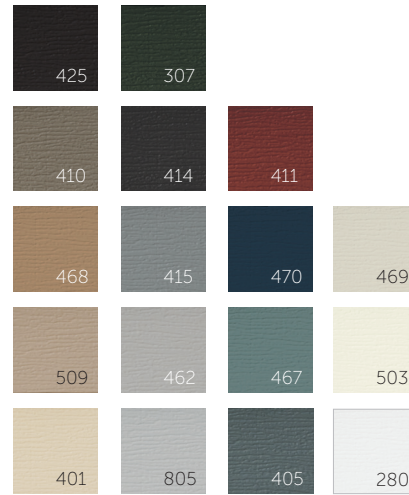

SOLID COLORS