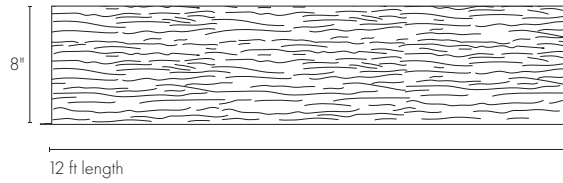

- Timesaving Pre-Engineered Design
- Durable Finish
- Withstands Fade
- Designed to offer a natural look and coordinate with all TruCedar steel siding colors.

Pre-notched for better looking and faster applications.

Dual hemmed for straighter lines and easier handling.

Fewer seams than trim coil. 12 ft lengths mean 20% less pieces and seams than trim coil.

TruCedar® Fascia

6" & 8"

AVAILABLE OPTIONS

6" Solid - 6FSS
6" HD2 - 6FSSHD2