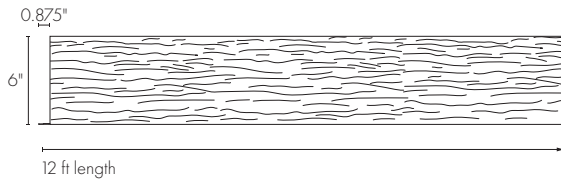

- Timesaving Pre-Engineered Design
- Durable Finish
- Withstands Fade
- Designed to offer a natural look and coordinate with all TruCedar steel siding colors.

Pre-notched for better looking and faster applications.

Dual hemmed for straighter lines and easier handling.

Fewer seams than trim coil. 12 ft lengths mean 20% less pieces and seams than trim coil.

TruCedar® Fascia

6" & 8"

AVAILABLE OPTIONS

6" Solid - 6FSS
6" HD2 - 6FSSHD2