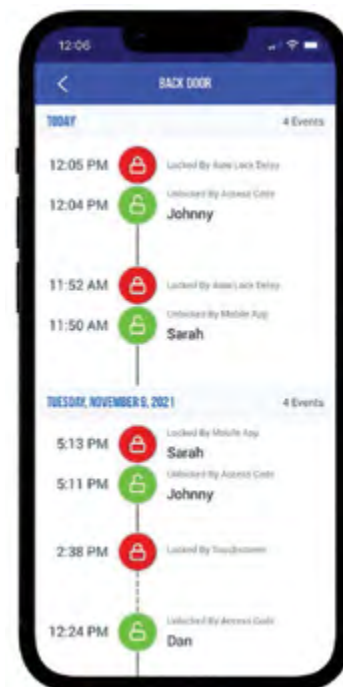

Peace of mind from *anywhere*.

For over a century, Schlage has helped protect what matters most – peace of mind. With the Schlage Home app and our expanding portfolio of compatible smart locks, users can now have that peace of mind from anywhere.

The Schlage Home app lets you conveniently control and monitor your home from your smartphone with a secure encrypted connection, and pair your locks with leading smart home devices.

CONVENIENCE & CONTROL AT YOUR FINGERTIPS

- Lock and unlock your door from anywhere when connected to WiFi
- Create and schedule unique access codes
- Use the history log to see activity at your lock
- Receive customizable notifications whenever a code is used
- Manage multiple locks securing your home and other properties