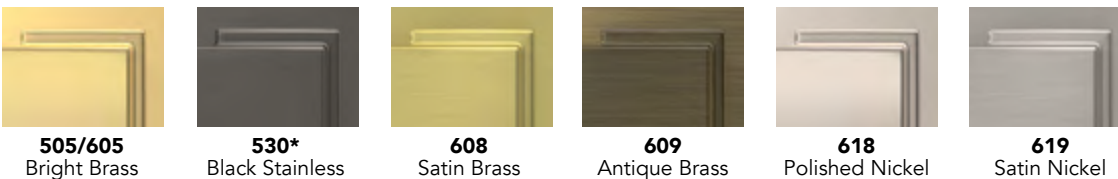

Finish options

* Available in Schlage Custom and Schlage Electronics only.