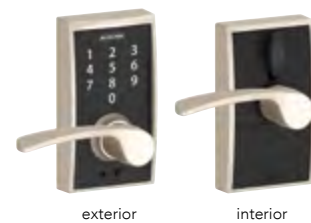

exterior interior
FE695
Century x Merano
(CEN) (MER)

FE695 Schlage Touch® Keyless Touchscreen Lever

FINISHES

Function	Style/Design	Packaging	605	505	608	609	618	619	620	621	622	625	626	716
(CAM) Camelot														
FE695	Accent	Box/Vis	$365	•	•	$370	•	$370	•	•	$370	$370	$370	$370
FE695	Flair	Box	$365	•	•	$370	•	$370	•	•	•	•	$370	$370
(CEN) Century														
FE695	Broadway	Box	•	•	•	•	•	$370	•	•	$370	$370	$370	$370
FE695	Elan	Box	•	•	•	•	•	•	•	•	•	•	$370	•
FE695	Latitude	Box/Vis	•	•	•	•	•	$370	•	•	$370	$370	$370	$370
FE695	Merano	Box	•	•	•	•	•	$370	•	•	$370	$370	$370	$370

List Price Adders:

Visual Package Options (highlighted) - add $7.00 to list price.

Triple Option Latch - add $3.00 to list price.