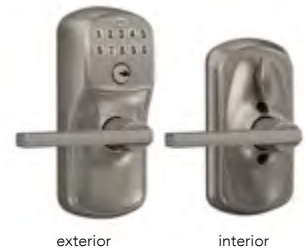

FE595
Plymouth x Latitude
(PLY) (LAT)