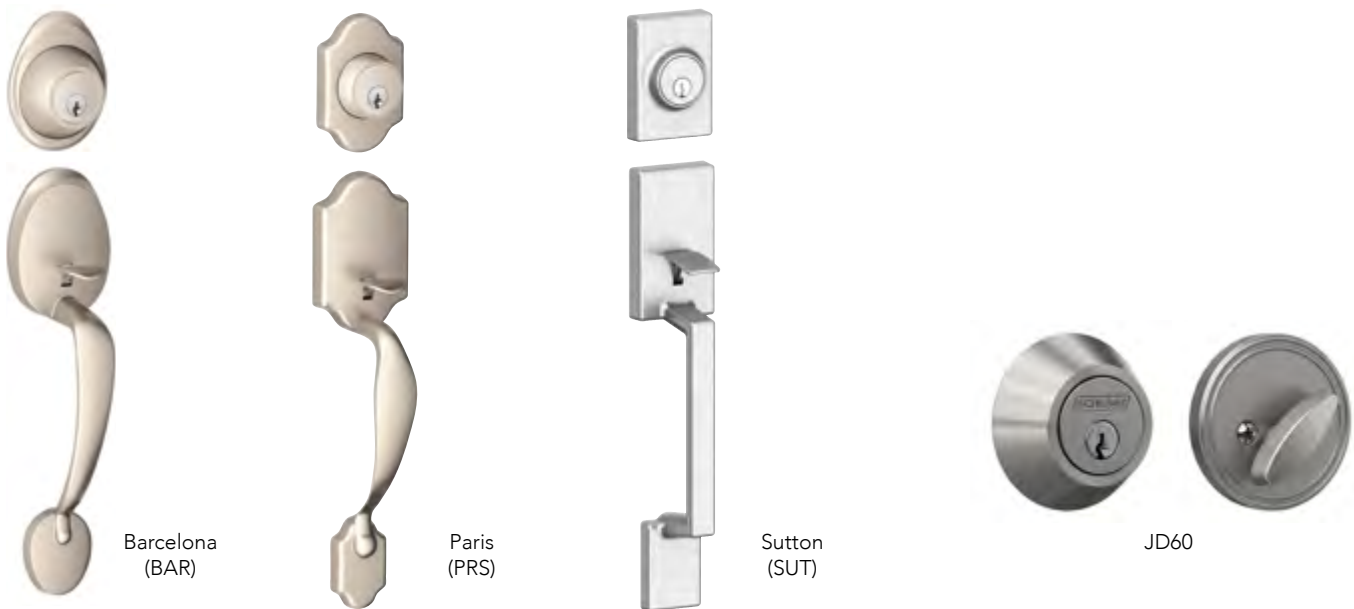

J SERIES GRADE 3

Handlesets & deadbolts

Outside Trim of Handleset

Function/Style	Packaging	FINISHES									
		605	609	619	620	622	625	626	630	716	
JH58 (BAR) Barcelona	Box	$128	$128	$128	$128	$128	$128	•	$128	$128	
JH58 (PRS) Paris	Box	$128	$128	$128	•	•	$128	•	$128	$128	
JH58 (SUT) Sutton	Box	•	•	$159	•	$159	$159	•	•	$159	

Inside Trim of Handleset

Function/Style	Packaging	FINISHES									
		605	609	619	620	622	625	626	630	716	
JH59 (BYR) Byron Knob	Box	$90	•	•	•	•	•	•	$90	•	
JH59 (CNA) Corona Knob	Box	$90	$90	$90	$90	•	$90	•	$90	$90	
JH59 (DUB) Dublin Knob	Box	•	•	$90	•	•	•	•	•	$90	
JH59 (STR) Stratus Knob	Box	$90	•	$90	•	$90	$90	•	$90	$90	
JH59 (DOV) Dover Lever	Box	•	•	$104	•	•	•	•	$104	$104	
JH59 (LAS) LaSalle Lever*	Box	$104	$104	$104	•	•	•	•	•	$104	
JH59 (MAR) Marin Lever	Box	•	•	$104	•	•	•	•	$104	•	
JH59 (SEV) Seville Lever*	Box	•	•	$104	•	$104	$104	•	•	$104	
JH59 (TOR) Torino Lever	Box	•	•	$104	$104	•	$104	•	$104	$104	
JH59 (SOL) Solstice Lever	Box	•	•	$109	•	$109	$109	$109	•	$109	
JH59 (SOL) Solstice/COL Lever	Box	•	•	$118	•	$118	$118	•	•	$118	
JH59 (BRW) Broadway/COL Lever	Box	•	•	$118	•	$118	$118	•	•	$118	

Single Cylinder Deadbolt

Function/Style	Case Qty	FINISHES									
		605	609	619	620	622	625	626	630	716	
JD60 Single Cylinder Deadbolt	24	$45	$45	$45	$45	$45	$45	$45	$45	$45	

* Specify handing.

List Price Adders:

For JH60 Pricing, combine pricing from JH58 and JH59 above. Select JH60 combinations are available in Visual Package Option for additional $5.00. UL Latch- add $7.00 to list price (JD60, JH59 and JH60 Functions- Box Pack Only).