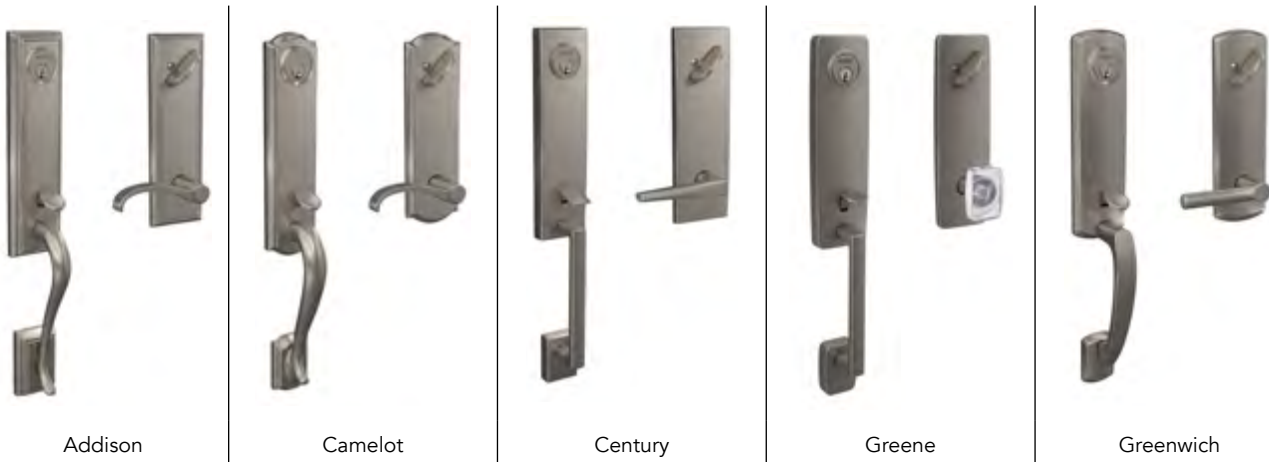

Premium offering with high end quality, designer styles and finishes to complement any room

Decorative Collections

F Series

A step above the standard F Series line with Decorative trim options for additional design possibilities

F Series

Classic line of Schlage door hardware with a variety of knobs and levers on standard trim

J Series

Door hardware performs at a price that won't compromise your budget

FULL PRODUCT OFFERING

FCT SERIES 3/4" TRIM HANDLESETS