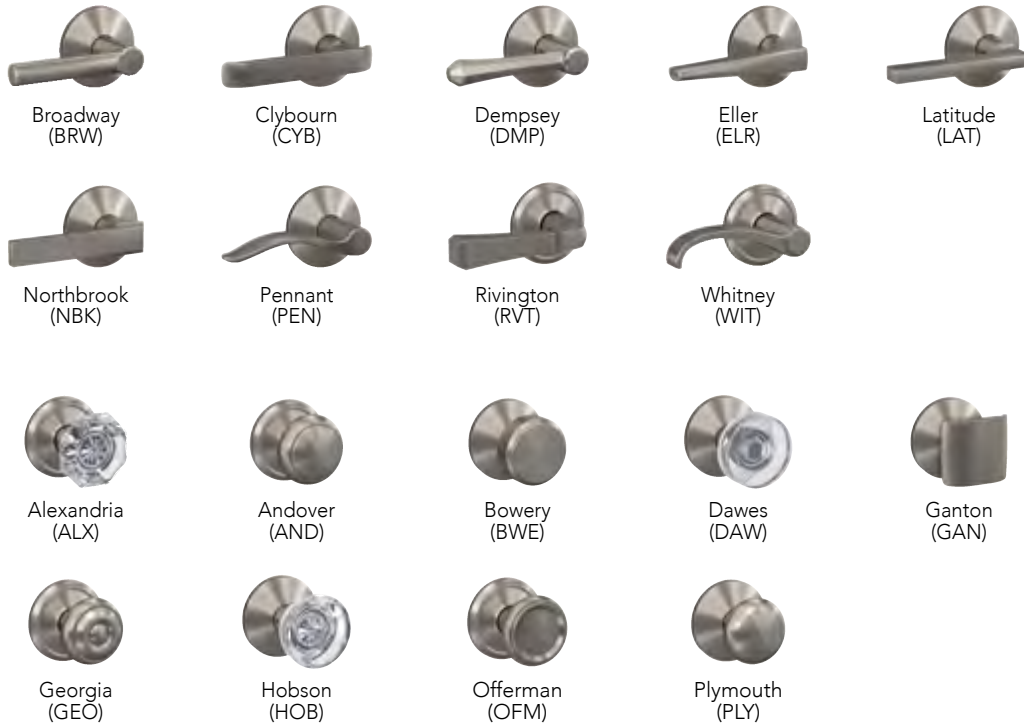

Pair a knob or lever with our inspired decorative trim options to bring your vision to life. See page 25.

HANDLESETS FC SERIES

BE489, BE469, BE375, & BE365 pair with Camelot, Century, Greenwich, & Plymouth only.

FC285 available exterior styles

Addison
(ADD)

Camelot
(CAM)

Century
(CEN)

Greenwich
(GRW)

Plymouth
(PLY)

FC285 available interior styles

HANDLESETS FC SERIES