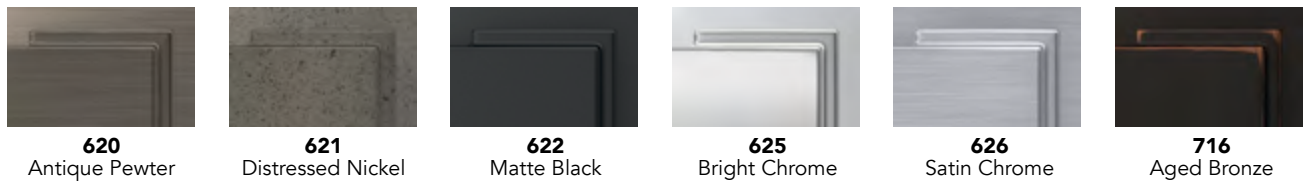

* Not available in FC Series.

B SERIES DEADBOLTS

Single cylinder Double cylinder

Deco deadbolts available. See deco trim for details.

* No matching deadbolt.

DECORATIVE TRIM

F SERIES LEVERS AND KNOBS

620
Antique Pewter