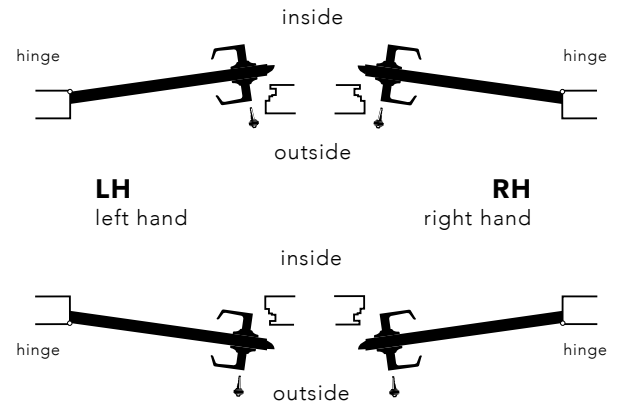

DOOR HANDING

Door handing

How to determine handing of a door

Handing of all doors is determined from the exterior of the room's entrance.

- If the hinge is on the left side of the door, the door is "left hand" (LH)
- If the hinge is on the right side of the door, the door is "right hand" (RH)
- To order a handed product, please specify LH or RH
- To order a handleset, handing is still determined from the exterior of the door
- We will use that information to determine the handing for the inside of the door

Policies and documents

The purchase of Allegion products is governed by the Allegion Authorized Seller Program. For program terms and conditions, and other program details, please visit: www.allegion.com/AuthorizedSeller.

For Warranty information, visit us.allegion.com/warranty or contact Customer Service at 877-671-7011.

Frequently asked questions

Get detailed technical support and answers to frequently asked questions for any Schlage product by consulting our robust knowledge base.

800-847-1864

schlage.com

www.youtube.com/schlagelocks