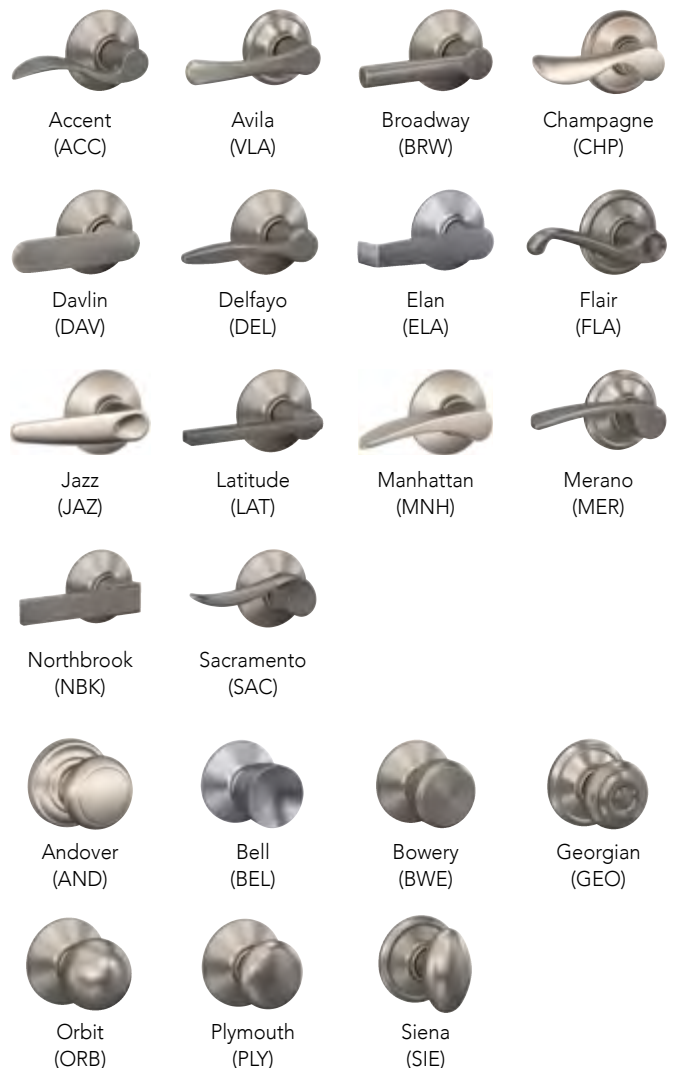

Style is in the *details.*

Schlage believes that the “finishing touch” is just as important as the first. Which is why we make distinctive door hardware designed not just to match your personal style, but to welcome you home. From classic looks that never go out of style to bold contemporary designs, our knobs and levers fit and accentuate virtually any décor – and, with multiple functions available, any door.

PROVEN QUALITY & DURABILITY

- Highest residential security rating
- Safe and Easy Exit keyed entry lock unlocks when the door is opened from the inside, allowing you to leave quickly and conveniently, and re-enter easily
- Limited lifetime finish and mechanical guarantee*
- BHMA Residential Grade AAA
- Commercial Grade 2 product

EASY INSTALLATION

- Hassle-free fit on standard doors
- Installs in minutes with a screwdriver
- Reversible levers available
- Self-guiding screws align and snap themselves into place
- Universal latches slide easily into place, requiring no additional tools or manual adjustments

* See the product warranty for full details.